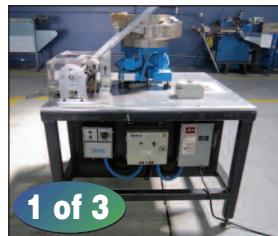

LEESON CAPPING MACHINE